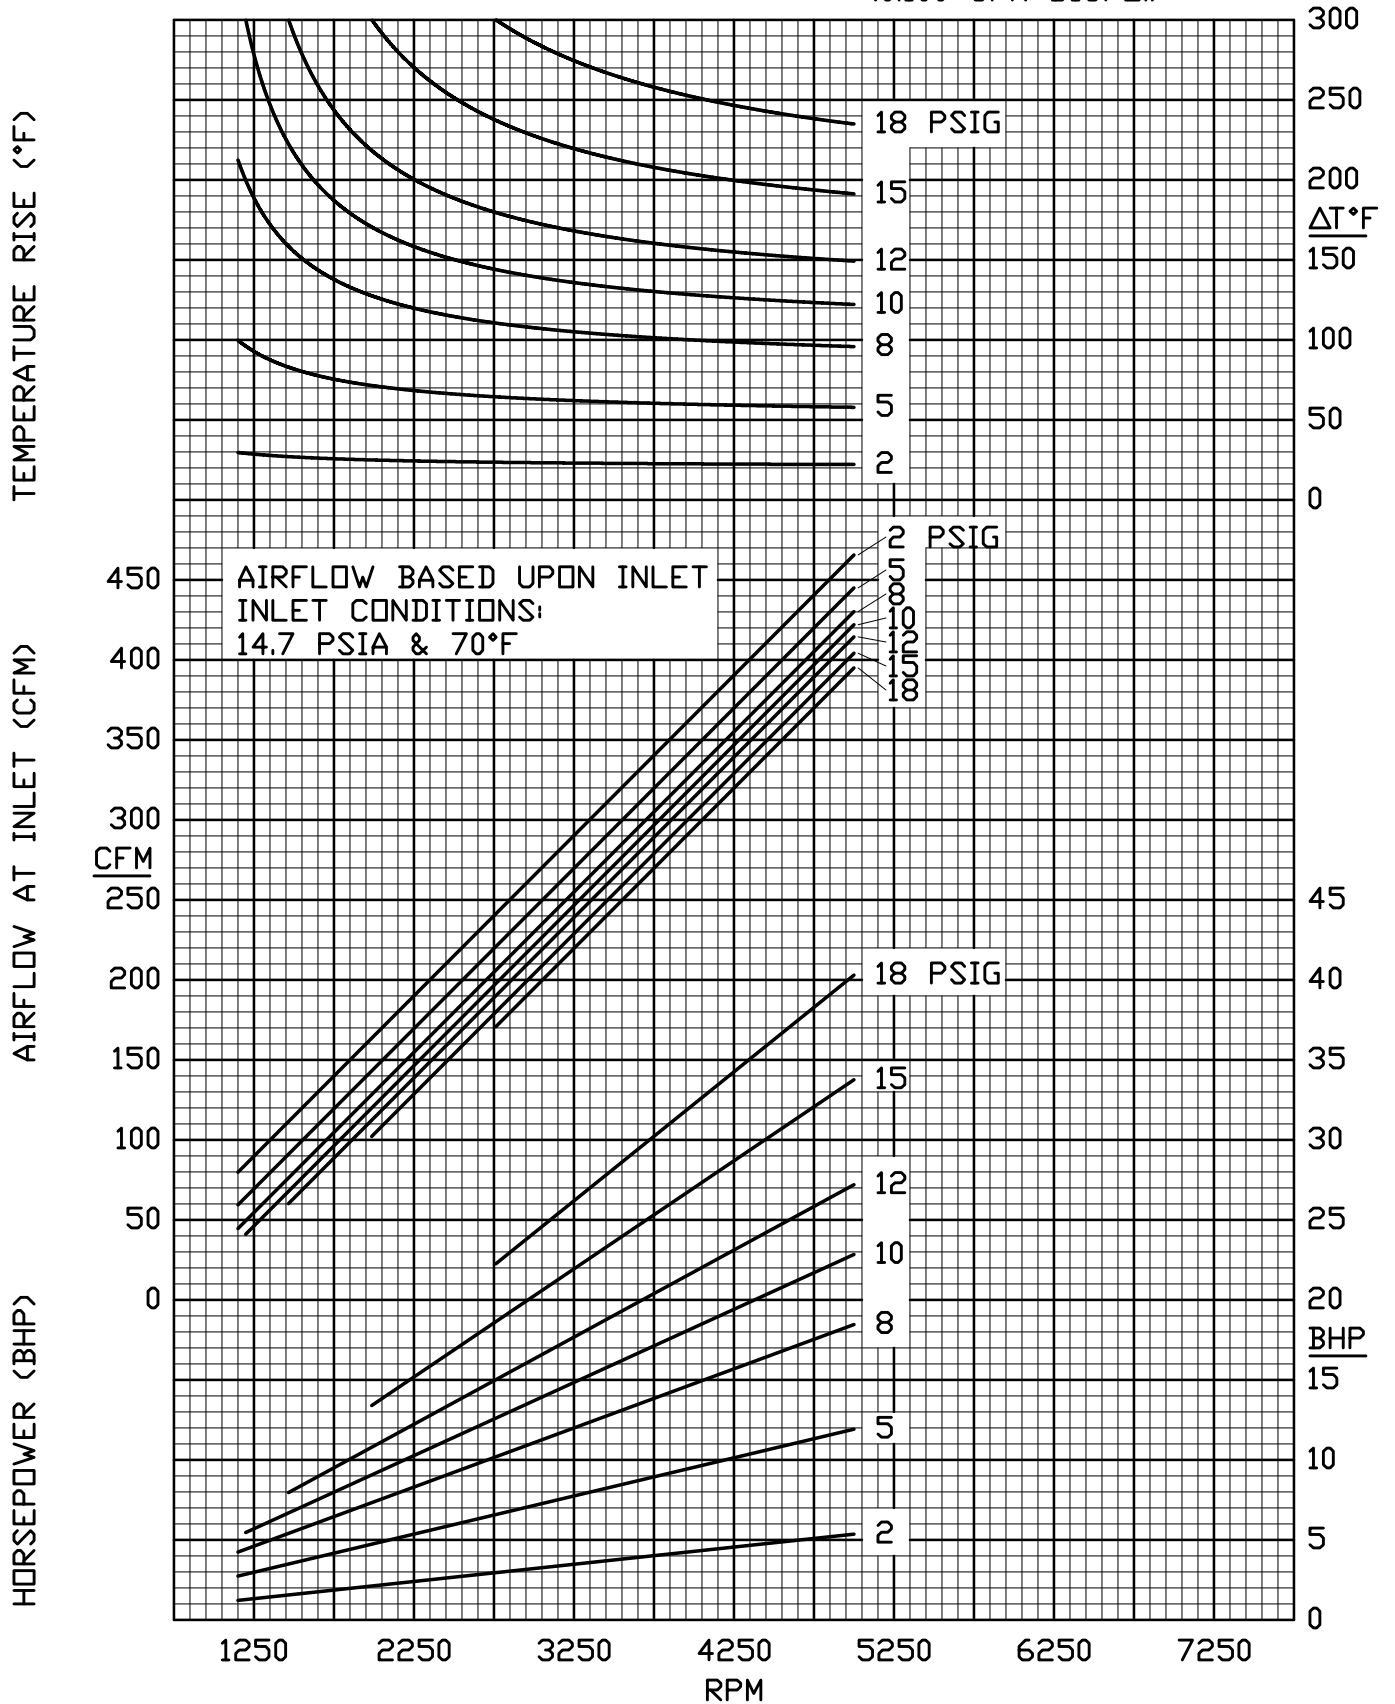

3208 QX 3 LOBE PRESSURE SLIP CURVE

(0.100 CFR DISPL.)

3208 QX 3 LOBE VACUUM SLIP CURVE

(0.100 CFR DISPL.)